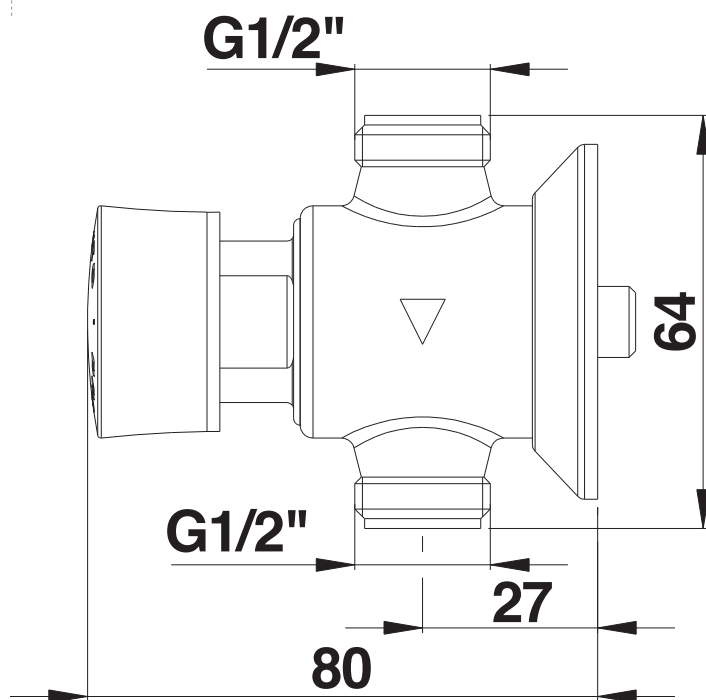

Range: PRESTO 12 NEO

Ref: 31001 - Wall-mounted exposed timed-flow urinal tap, in-line water inlet, without nut

> Working pressure :

- 1 to 5 bar

> Flow :

- 9 l/min at 3 bar - 4 position flow adjustment device
- Anti-water-hammering design

> Flow time :

- 6 seconds (± 2 sec.)

> Hydraulic supply :

- In-line water inlet
- M G 1/2" (15x21) Inlet and outlet

> Delivered with :

- 1 Flat gasket
- 1 Loose wall flange
- 1 Instruction manual

> Standards & approvals :