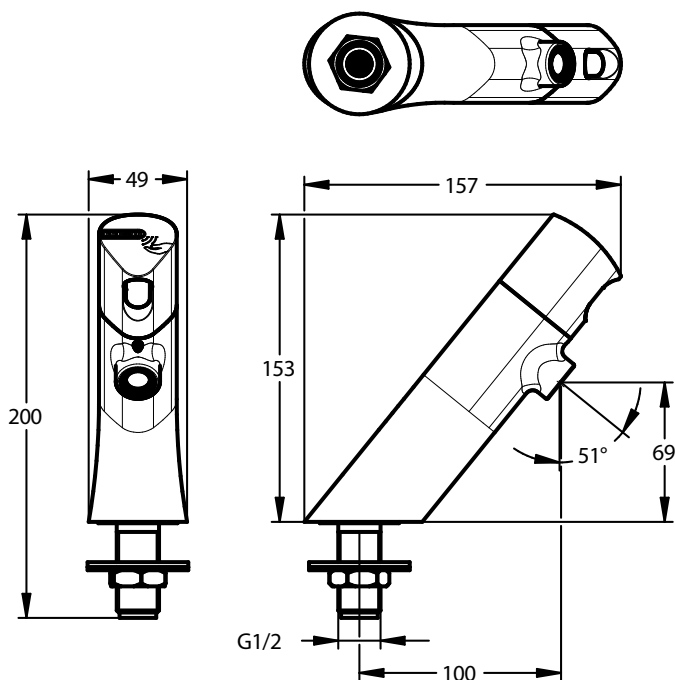

**Range:** PRESTO SAFE

**Ref:** 64679 - Deck-mounted sensor and timed-flow single tap - 3l/min

**> Working pressure :**

- 1 to 5 bar

**> Flow :**

- 3 l/min with integrated flow regulator
- High quality anti-limescale aerator
- Anti-water-hammering design