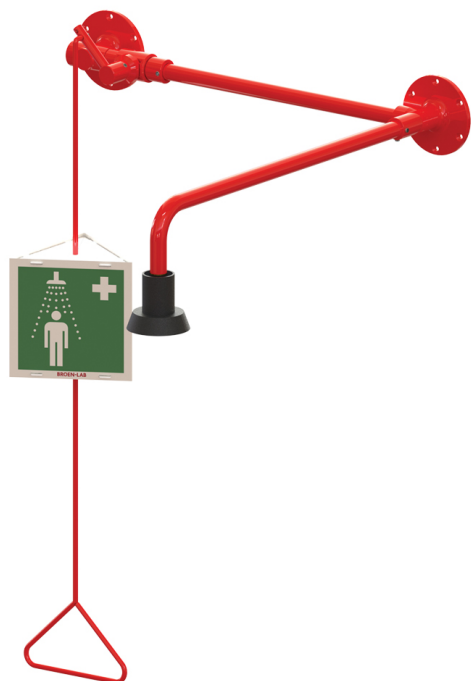

Range: SAFETY SHOWER

Ref: 86203 - WALL-MOUNTED ABOVE DOOR EMERGENCY BODY SHOWER

> Functions:

- Essential in areas where the risk of dangerous products splashing, this security 1 fixed shower head allows immediate decontamination by spraying water at the press of the handle, easily accessible in an emergency. The flow of water continues automatically until voluntary cessation of the user.

> Mounting:

- Above door, in order to gain space
- Possibility to mount the shower on the right side/left side of the door

> Minimum working pressure:

- 1 bar

> Material:

- In brass with chemical resistant polycoat.

> Norms:

- Comply with EN15154-1/2 and ANSI Z358.1 : 2004

> Composition:

- Self-draining shower head
- Handle to trigger the water flow

> Hydraulic supply:

- Fixed head female G 3/4"