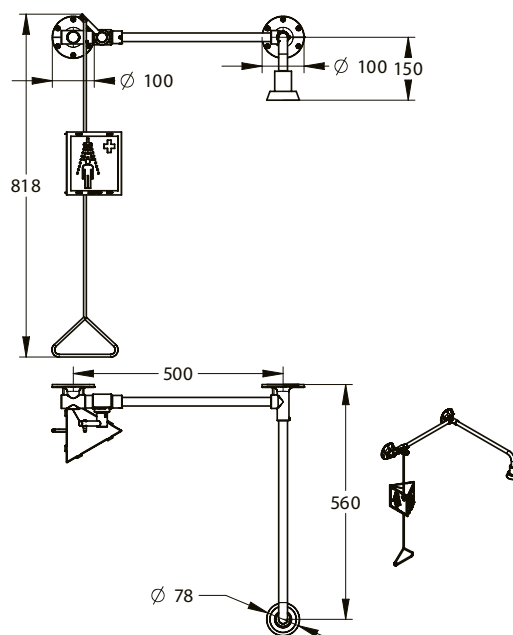

Range: SAFETY SHOWER

Ref: 86203 - WALL-MOUNTED ABOVE DOOR EMERGENCY BODY SHOWER

> Functions:

- Essential in areas where the risk of dangerous products splashing, this security 1 fixed shower head allows immediate decontamination by spraying water at the press of the handle, easily accessible in an emergency. The flow of water continues automatically until voluntary cessation of the user.

> Mounting:

- Above door, in order to gain space
- Possibility to mount the shower on the right side/left side of the door

> Minimum working pressure:

- 1 bar

> Material:

- In brass with chemical resistant polycoat.

> Norms:

- Comply with EN15154-1/2 and ANSI Z358.1 : 2004

> Composition:

- Self-draining shower head
- Handle to trigger the water flow

> Hydraulic supply:

- Fixed head female G 3/4"