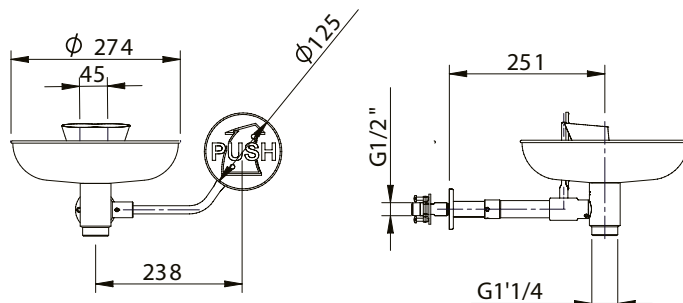

**Range:** SAFETY TAPS

**Ref:** 85765 - WALL-MOUNTED SAFETY EYE-SHOWER

## > Functions :

- Essential in areas where the risk of projection of dangerous products exists, this safety eye-shower allows the gentle washing of impurities.
- Wall-mounted for exposed pipe work.
- Push-control : quick and effective rinsing (one-action activator)