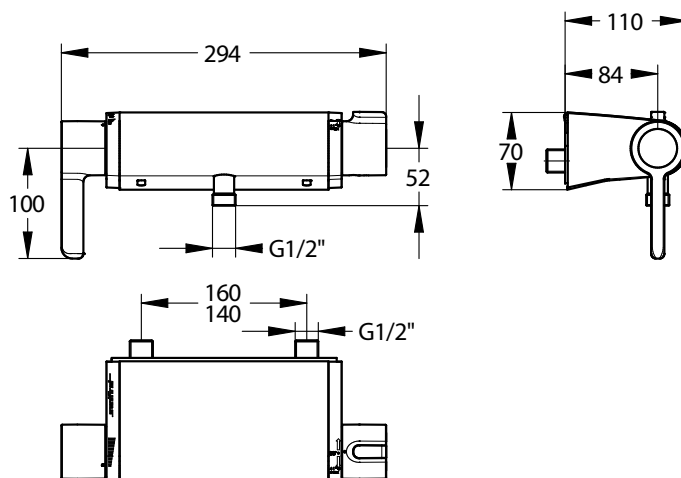

Range: Sanifirst - Healthcare taps

Ref: 75948 - MASTERMIX thermostatic shower mixer - Wall-mounted, downward outlet

> The Product Benefits

- **MASTERMIX PATENTED TECHNOLOGY**
- Innovative association of a specific ceramic cartridge and a thermostatic cartridge: safety and reliability.
- Without DHW/DCW cross-connection
- Without check valve
- Cold body: anti-scalding insulation
- Body with a smooth interior: limits the risk of bacterial development (legionella, pseudomonas, etc.)
- Intuitive control units
- Temperature limiter (41 ° C) and maximum flow rate stop limiter
- Temperature maintenance and anti-scalding safety
- Quick and easy assembly and maintenance
- Secure thermal shock: accessible only by technical services
- Eccentric fittings with 1/4 turn shut-off valves integrated into the product
- Body with docking to the partition: optimized cleaning of all contact surfaces

- Unique DHW and DCW no cross-connection system, produced by the association of a specific ceramic cartridge and a thermostatic cartridge compliant to NF EN 1111.

> Model

- Shower mixer, downward outlet, wall mounted
- Span 150 mm (+/-) 10 mm
- Ceramic cartridge and thermostatic cartridge compliant to NF EN 1111

> Flow rate

- Factory set to 9 L / min at 3 bar
- Maximum flow rate adjustable to 6 - 9 - 12 L / min by the technical staff

> Recommended pressure

- 3 bar - avoid pressure differences greater than 1 bar between DHW and DCW.
- Minimum pressure: 1 bar.
- Maximum pressure: 5 bar.

> Material

- Chrome-plated zamak.

> Connection

- Connection exclusively using a fixing plate with M G'1 / 2 connection 150 +/- 10mm span integrating shut-off valves, filtration and acoustic connection (supplied).