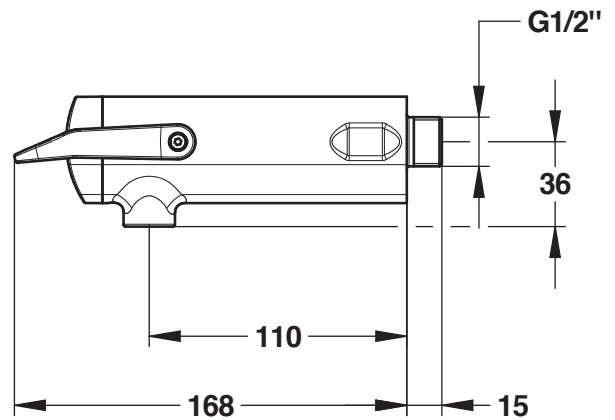

Range: Washbasin single self-closing tap

Ref: 64732 - PRESTO NEO DUO wall-mounted - Single timed-flow

> Working pressure:

- 1 to 5 bar

> Flow:

- 3 l/min at 3 bar - 4 position-setting
- Anti water-hammer system

> Flow time:

- 15 seconds - lever upwards or downwards

> Hydraulic supply:

- G 1/2" x 15

> Thermal resistance:

- This tap can withstand a thermal shock of 75°C for 30 minutes as part of a thermal shock programme

> Convenience:

- Soft-touch
- Two-coloured ergonomic lever, in glass fiber reinforced polymer

> Delivered with:

- 1 Filter gasket
- 1 coloured sticker

> Standards / Approvals:

- Acoustic class II
- Chrome-plated brass body compliant with standards NF EN1982 / NF EN12164 / NF EN12165
- Nickel-Chrome surface treatment compliant with NF EN12540
- Neutral Salt Spray (NSS) resistant: 200 h according to NF ISO 9227