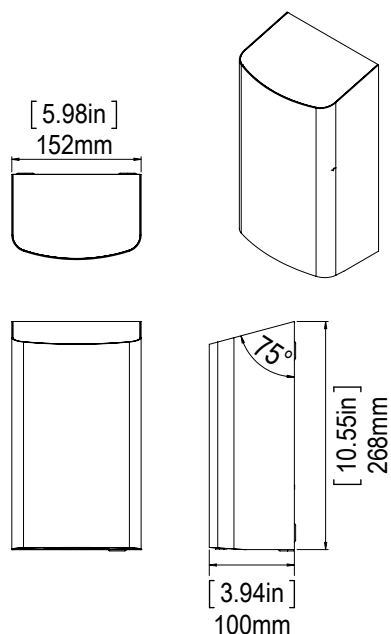

**Range:** Hand dryers C-DRY

**Ref:** 60378 - Wall-mounted compact automatic touch free hand dryer, matte black

#### > Benefits:

- Small size allowing to fit with the smallest restroom.
- Fast Dry
- Low energy
- Hygienic
- Easy cleaning with one-block smooth body

#### > Specifications:

- Drying Time: 10 to 15 seconds
- Air speed: 95 à 115 m/s (342 à 414 km/h)
- Power: 1000 W
- Sound Level: 69 to 76.6 dB at 1 meter
- Sensing range: 170mm ± 20mm adjustable
- Drip Proof: IP24
- Electrical protection class: 1
- Use: intensive
- Dimensions: 152mm x 268mm x 100mm

#### > Delivered with:

- 4 Self-tapping screws Ø6,5 x 38
- 4 Metal washers Ø22 x 10 x 1,6
- 4 Nylon bushings
- 1 Power cable
- 1 Hexagonal safety key