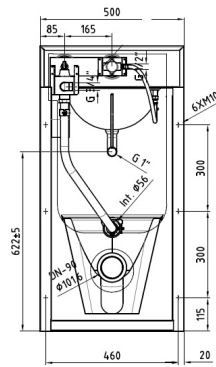

Range: Stainless Steel Sanitaryware

Ref: 71712 - Combination unit Washbasin and central WC - Rear Installation

> Description:

- Vandal-proof combination unit equipped WC pan (central position) and Stamped wash basin Ø320 mm
- Floor standing WC pan
- Vandalproof drinking spout in stainless steel
- Security Push-button flush valve for toilet and lavatory
- Work-top and soap shapes
- Toilet paper holder
- Hidden water trap access (rear access)
- Separate WC and basin outlet
- Toilet bowl with inner diameter not allowing hand passage (object concealing prevention)

> Specially designed for prisons, police stations and detention centers

> Material:

- Stainless steel AISI 304
- 1,5 mm Thickness
- Satin brushed finish
- Filled with expanded polyurethane foam for sound deadening and to prevent bumps and dents.

> Dimension:

- Combi W 500 x D 850 x H 990 mm
- WC W 360 x D 450 x H 400mm
- Washbasin Ø320 mm

> Water connexion:

- Wash Basin: Inlet on female connection G1/2" - Outlet male G1"
- WC: Inlet on male connector G3/4" - Outlet Ø100mm

> Delevery with:

- Fixing elements: threaded rods M10 (6x) for rear installation