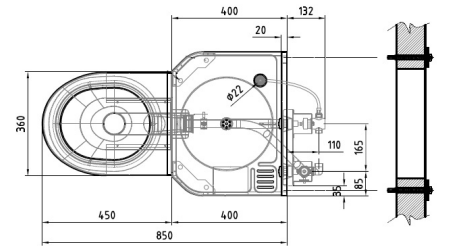

Range: Stainless Steel Sanitaryware

Ref: 71712 - Combination unit Washbasin and central WC - Rear Installation

> Description:

- Vandal-proof combination unit equipped WC pan (central position) and Stamped wash basin Ø320 mm
- Floor standing WC pan
- Vandalproof drinking spout in stainless steel
- Security Push-button flush valve for toilet and lavatory
- Work-top and soap shapes
- Toilet paper holder
- Hidden water trap access (rear access)
- Separate WC and basin outlet
- Toilet bowl with inner diameter not allowing hand passage (object concealing prevention)

> Specially designed for prisons, police stations and detention centers

> Material:

- Stainless steel AISI 304
- 1,5 mm Thickness
- Satin brushed finish
- Filled with expanded polyurethane foam for sound deadening and to prevent bumps and dents.

> Dimension:

- Combi W 500 x D 850 x H 990 mm
- WC W 360 x D 450 x H 400mm
- Washbasin Ø320 mm

> Water connexion:

- Wash Basin: Inlet on female connection G1/2" - Outlet male G1"
- WC: Inlet on male connector G3/4" - Outlet Ø100mm

> Delevery with:

- Fixing elements: threaded rods M10 (6x) for rear installation