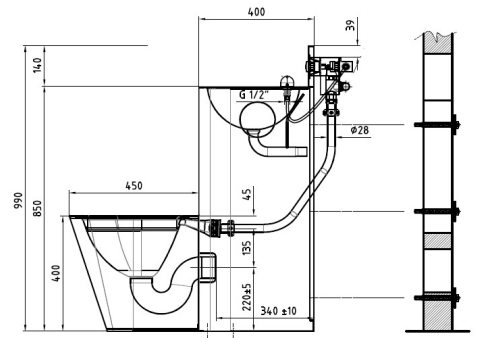

Range: Stainless Steel Sanitaryware

Ref: 71712 - Combination unit Washbasin and central WC - Rear Installation

> Description:

- Vandal-proof combination unit equipped WC pan (central position) and Stamped wash basin Ø320 mm
- Floor standing WC pan
- Vandalproof drinking spout in stainless steel
- Security Push-button flush valve for toilet and lavatory
- Work-top and soap shapes
- Toilet paper holder
- Hidden water trap access (rear access)
- Separate WC and basin outlet
- Toilet bowl with inner diameter not allowing hand passage (object concealing prevention)

> Specially designed for prisons, police stations and detention centers

> Material:

- Stainless steel AISI 304
- 1,5 mm Thickness
- Satin brushed finish
- Filled with expanded polyurethane foam for sound deadening and to prevent bumps and dents.

> Dimension:

- Combi W 500 x D 850 x H 990 mm
- WC W 360 x D 450 x H 400mm
- Washbasin Ø320 mm

> Water connexion:

- Wash Basin: Inlet on female connection G1/2" - Outlet male G1"
- WC: Inlet on male connector G3/4" - Outlet Ø100mm

> Delevery with:

- Fixing elements: threaded rods M10 (6x) for rear installation